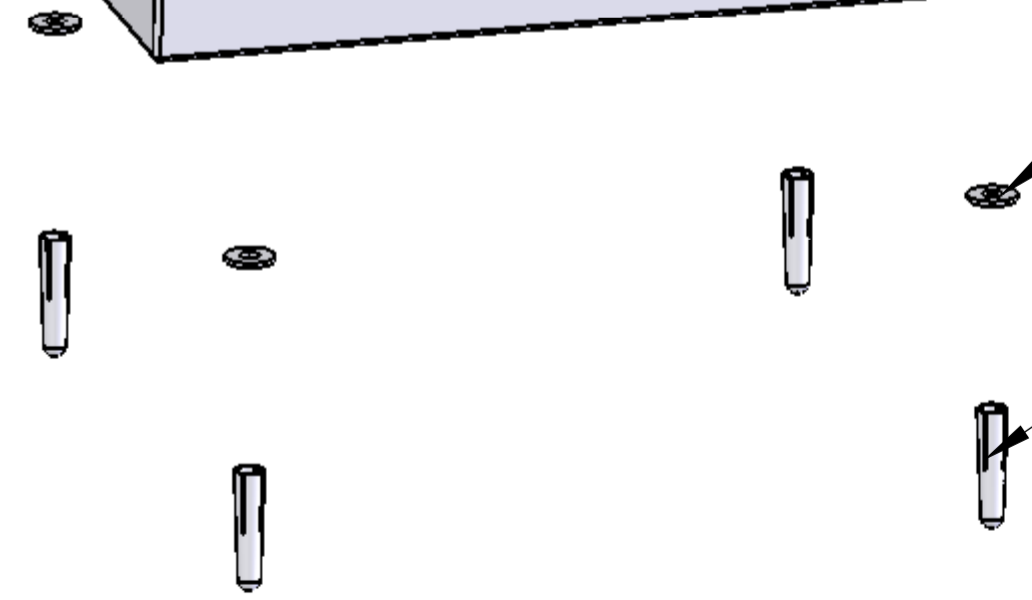

6 MM COACH SCREW (X4)

6 MM LARGE WASHER (X4)

RUBBER SEATING/WASHER (X4)

RAWLPLUG (X4)

—

A

—

—